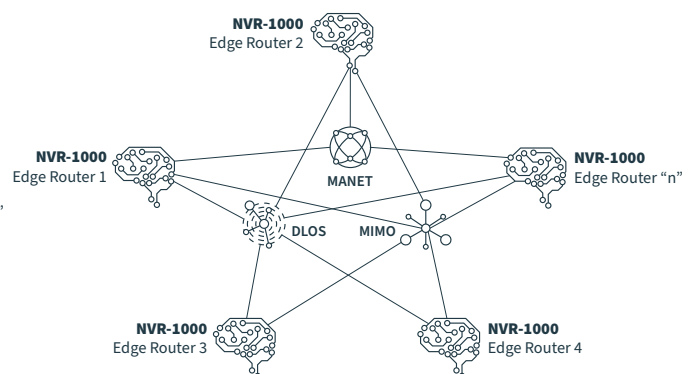

# VIASAT NETAGILITY™ NVR-1000

Virtual mobile SD-WAN /SD-LAN networking platform

*Stay connected virtually anytime, anywhere using any network*

The Viasat NetAgility™ NVR-1000 is a flexible, virtual software-defined networking (vSDN) platform that bridges disparate networks and distributed cloud resources to enable robust and resilient connectivity across the battlespace, even in disconnected, intermittent, limited (DIL) environments. The NVR-1000 transcends the traditional Primary/Alternate/Contingency/Emergency (PACE) approach by simultaneously routing or bonding packets over all available communications links, providing a powerful, responsive solution for hub-and-spoke topologies (Figure 1). The same NetAgility vSDN router platform also enables automated failover mesh networking across disparate edge networks (Figure 2).

Management of devices can be conducted locally or through Viasat's NetAgility Orchestration Portal NVO-1000, which supports remote configuration and monitoring of all NetAgility devices.

Figure 2: NetAgility multi-transport, multi-platform, and multi-cloud resilient bonded networks for optimized data sharing and services access.

## Viasat NetAgility™ NVR-1000 At-a-Glance

- › Multiple communications paths for transport-agnostic seamless connectivity across SATCOM, wireless, BLOS, MANET, LOS, and tactical radios
- › Centralized Orchestrator for unified management
- › SD-WAN/SD-LAN operations in both lower and upper tactical network environments with disconnected operations
- › Radio, EW, Cyber, Network environmental-aware management and routing; distributed cloud for disconnected ops; AI/ML for touchless operations

Figure 1: NetAgility automated failover intelligent Mesh for situational awareness and comms in distributed environments of mix LOS networks.