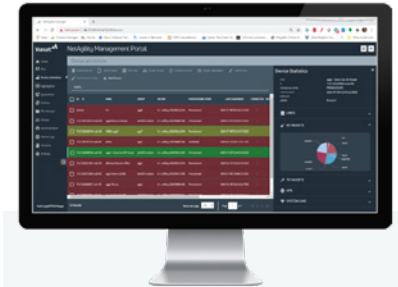

# VIASAT NETAGILITY™ NVR-1000

Virtual mobile SD-WAN /SD-LAN networking platform

*Stay connected virtually anytime, anywhere using any network*

The Viasat NetAgility™ NVR-1000 is a flexible, virtual software-defined networking (vSDN) platform that bridges disparate networks and distributed cloud resources to enable robust and resilient connectivity across the battlespace, even in disconnected, intermittent, limited (DIL) environments. The NVR-1000 transcends the traditional Primary/Alternate/Contingency/Emergency (PACE) approach by simultaneously routing or bonding packets over all available communications links, providing a powerful, responsive solution for hub-and-spoke topologies (Figure 1). The same NetAgility vSDN router platform also enables automated failover mesh networking across disparate edge networks (Figure 2).

Management of devices can be conducted locally or through Viasat's NetAgility Orchestration Portal NVO-1000, which supports remote configuration and monitoring of all NetAgility devices.

Figure 2: NetAgility multi-transport, multi-platform, and multi-cloud resilient bonded networks for optimized data sharing and services access.

Figure 1: NetAgility automated failover intelligent Mesh for situational awareness and comms in distributed environments of mix LOS networks.