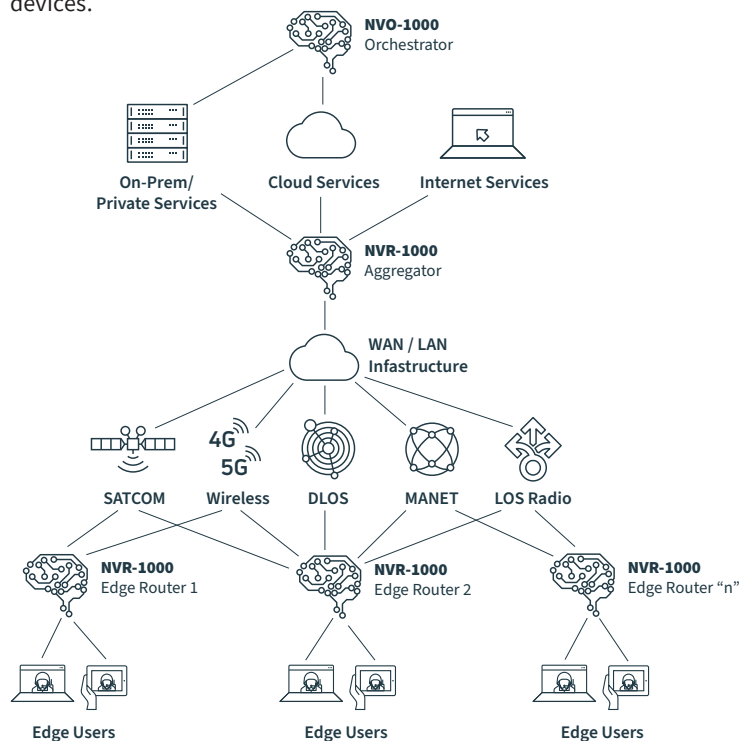

# VIASAT NETAGILITY™ NVR-1000

Virtual mobile SD-WAN /SD-LAN networking platform

*Stay connected virtually anytime, anywhere using any network*

The Viasat NetAgility™ NVR-1000 is a flexible, virtual software-defined networking (vSDN) platform that bridges disparate networks and distributed cloud resources to enable robust and resilient connectivity across the battlespace, even in disconnected, intermittent, limited (DIL) environments. The NVR-1000 transcends the traditional Primary/Alternate/Contingency/Emergency (PACE) approach by simultaneously routing or bonding packets over all available communications links, providing a powerful, responsive solution for hub-and-spoke topologies (Figure 1). The same NetAgility vSDN router platform also enables automated failover mesh networking across disparate edge networks (Figure 2).

Management of devices can be conducted locally or through Viasat's NetAgility Orchestration Portal NVO-1000, which supports remote configuration and monitoring of all NetAgility devices.

Figure 2: NetAgility multi-transport, multi-platform, and multi-cloud resilient bonded networks for optimized data sharing and services access.

## Viasat NetAgility™ NVR-1000 At-a-Glance

- › Multiple communications paths for transport-agnostic seamless connectivity across SATCOM, wireless, BLOS, MANET, LOS, and tactical radios
- › Centralized Orchestrator for unified management
- › SD-WAN/SD-LAN operations in both lower and upper tactical network environments with disconnected operations
- › Radio, EW, Cyber, Network environmental-aware management and routing; distributed cloud for disconnected ops; AI/ML for touchless operations

Figure 1: NetAgility automated failover intelligent Mesh for situational awareness and comms in distributed environments of mix LOS networks.